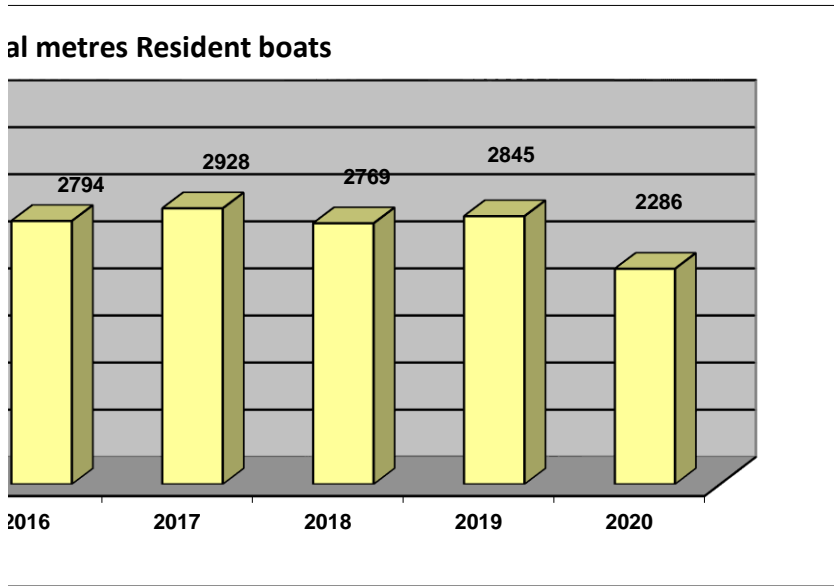

Analysis of why resident berthholders leave 1st April

	2013	2014	2015
Wedi gwerthu cwch/sold boat	3	4	0
Ardal newydd/New Cruising Ground	0	0	17
Parcio a lansio/Park and Launch	0	0	0
Dim rheswm/No reason given	0	0	12
Rhu ddrud/Too expensive	0	0	0
Methdalwr/Bankrupt	0	0	0
Iechyd/ill health	0	0	0
Blwyddyn allan/Year out	0	0	0
Carthu/Dredging	0	0	0
Coronavirus			
Cyfanswm/Total	3	4	29

Hyd at Chwefror 2021

Up to February 2021

vllheli - i Mawrth 2021
vllheli - to March 2021