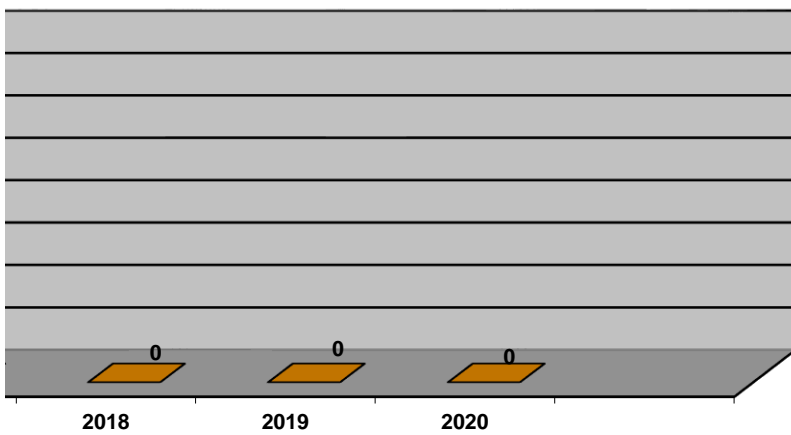

Hyd at Chwefror 2021

Up to February 2021

vllheli - i Mawrth 2021
vllheli - to March 2021

Up to February 2021

Total mts visiting vessels

Up to February 2021

- No. of vessels on the Expressions of Interest

of sailing/power vessels in the Hafan

**- 1taf Ebrill i 28ain o Chwefror
to 28th February**

2015	2016	2017	2018	2019	2020
9	9	11	10	10	18
5	8	3	2	2	4
1	2	0	0	0	0
2	13	8	2	1	10
3	0	0	0	0	0
1	0	0	0	0	2
4	9	3	2	1	2
2	0	0	0	2	0
1	0	0	0	0	0
					8
28	41	25	41	16	44