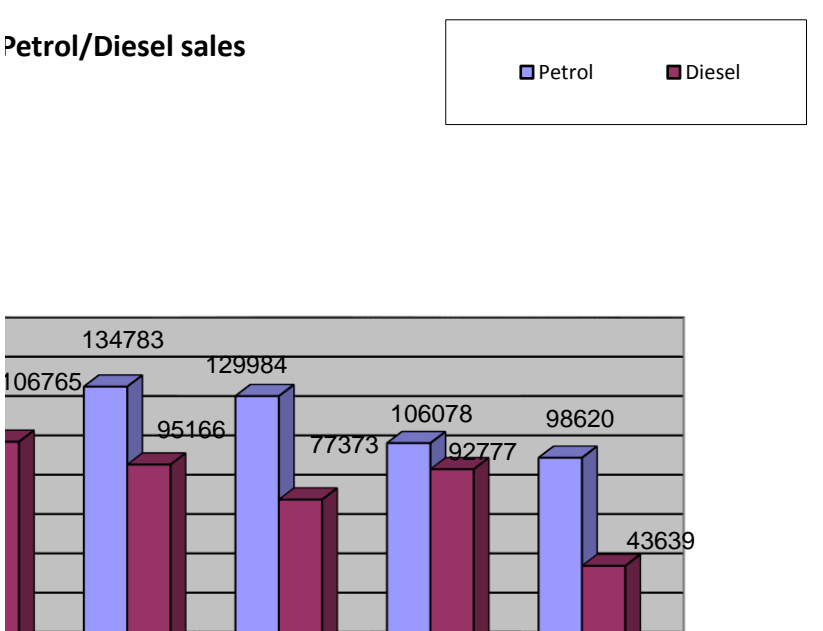

Hyd at Chwefror 2021

Up to February 2021

vllheli - i Mawrth 2021
vllheli - to March 2021

Up to February 2021

Total mts visiting vessels

Up to February 2021

- No. of vessels on the Expressions of Interest

of sailing/power vessels in the Hafan

**- 1taf Ebrill i 28ain o Chwefror
to 28th February**

2015	2016	2017	2018	2019	2020
9	9	11	10	10	18
5	8	3	2	2	4
1	2	0	0	0	0
2	13	8	2	1	10
3	0	0	0	0	0
1	0	0	0	0	2
4	9	3	2	1	2
2	0	0	0	2	0
1	0	0	0	0	0
					8
28	41	25	41	16	44