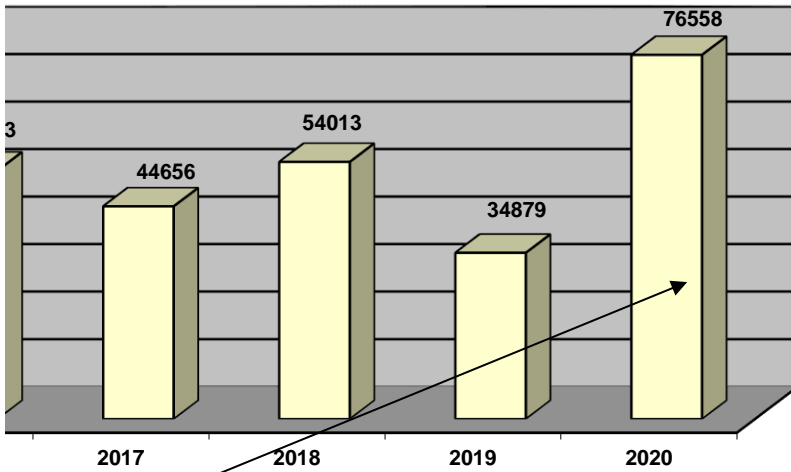

Hyd at Chwefror 2021

Up to February 2021

vllheli - i Mawrth 2021
vllheli - to March 2021

Up to February 2021

Total mts visiting vessels

Up to February 2021

- No. of vessels on the Expressions of Interest

of sailing/power vessels in the Hafan

**- 1taf Ebrill i 28ain o Chwefror
to 28th February**

2015	2016	2017	2018	2019	2020
9	9	11	10	10	18
5	8	3	2	2	4
1	2	0	0	0	0
2	13	8	2	1	10
3	0	0	0	0	0
1	0	0	0	0	2
4	9	3	2	1	2
2	0	0	0	2	0
1	0	0	0	0	0
					8
28	41	25	41	16	44