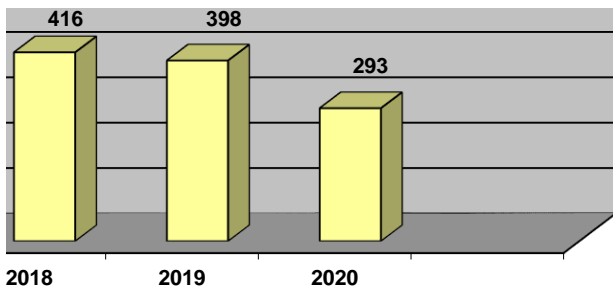

Hyd at Chwefror 2021

Up to February 2021

vllheli - i Mawrth 2021
vllheli - to March 2021

Up to February 2021

Total mts visiting vessels

Up to February 2021

- No. of vessels on the Expressions of Interest

of sailing/power vessels in the Hafan

**- 1taf Ebrill i 28ain o Chwefror
to 28th February**

2015	2016	2017	2018	2019	2020
9	9	11	10	10	18
5	8	3	2	2	4
1	2	0	0	0	0
2	13	8	2	1	10
3	0	0	0	0	0
1	0	0	0	0	2
4	9	3	2	1	2
2	0	0	0	2	0
1	0	0	0	0	0
					8
28	41	25	41	16	44

vefror 2021
uary 2021

**- i Mawrth 2021
- to March 2021**

Annual Resident vessels

Yddol - Total metres Resident boats

siding in Gwynedd

Gwynedd Resident

r - Number of Sailing/Power vessels in the Harbour

l - 1taf Ebrill i 31ain o Fawrth

to 31st March

2016	2017	2018	2019	2020
2	0	0	1	0
1	0	0	0	0
0	0	0	0	0
2	0	0	0	0
0	0	0	0	0
0	0	0	0	0
1	0	0	0	0
0	1	0	0	0
0	0	0	0	0
				0
6	1	0	1	0