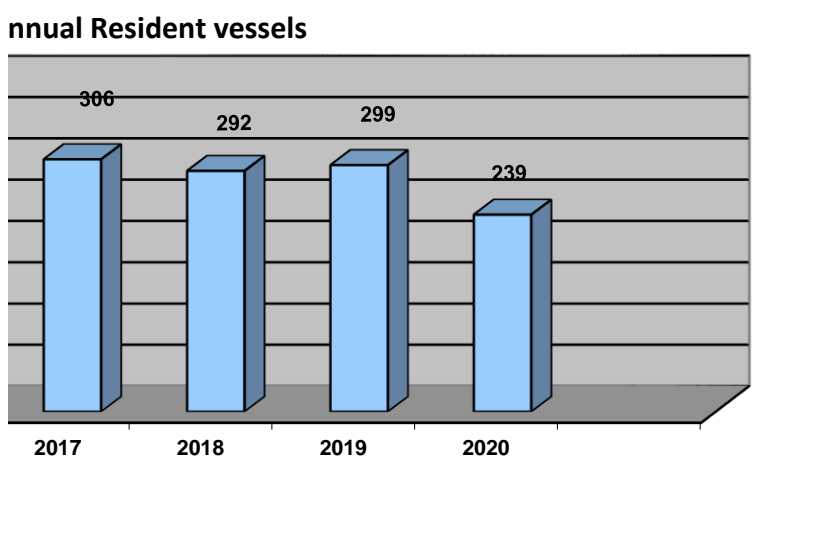

Hyd at Chv
Up to Febr

Ystadegau Blynyddol *Harbwr Pwllheli*
Annual Statistics for *Pwllheli Harbour*

Nifer o Gychod Blynyddol - Number of anr

Dadansoddiad o pam fod perchennog doc yn gael

Analysis of why resident berthholders leave 1st April

Hyd at Chwefror 2021

Up to February 2021

vllheli - i Mawrth 2021
vllheli - to March 2021

Up to February 2021

Total mts visiting vessels

Up to February 2021

- No. of vessels on the Expressions of Interest

of sailing/power vessels in the Hafan