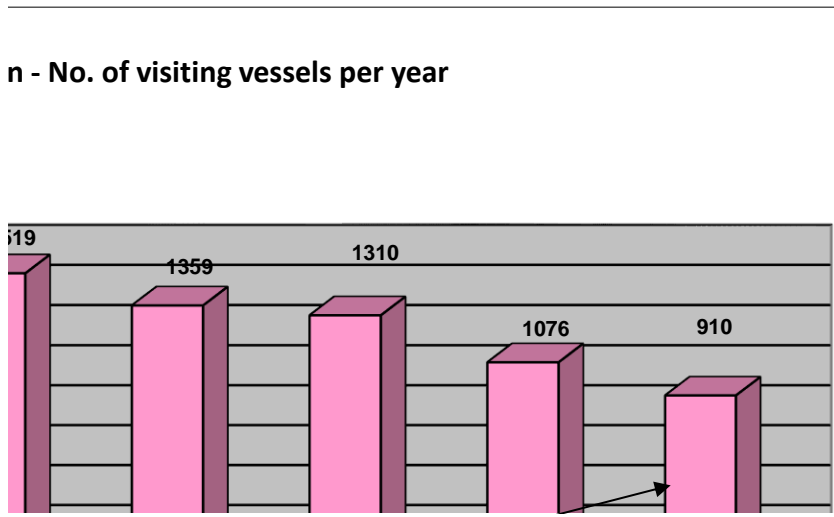

Analysis of why resident berthholders leave 1st April

	2013	2014	2015
Wedi gwerthu cwch/sold boat	3	4	0
Ardal newydd/New Cruising Ground	0	0	17
Parcio a lansio/Park and Launch	0	0	0
Dim rheswm/No reason given	0	0	12
Rhu ddrud/Too expensive	0	0	0
Methdalwr/Bankrupt	0	0	0
Iechyd/ill health	0	0	0
Blwyddyn allan/Year out	0	0	0
Carthu/Dredging	0	0	0
Coronavirus			
Cyfanswm/Total	3	4	29

Hyd at Chwefror 2021

Up to February 2021

vllheli - i Mawrth 2021
vllheli - to March 2021