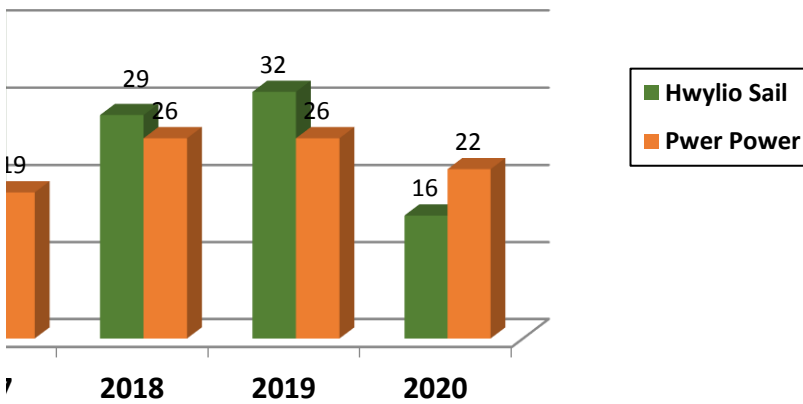

Hyd at Chwefror 2021

Up to February 2021

vllheli - i Mawrth 2021
vllheli - to March 2021

Up to February 2021

Total mts visiting vessels

Up to February 2021

- No. of vessels on the Expressions of Interest

of sailing/power vessels in the Hafan

**- 1taf Ebrill i 28ain o Chwefror
to 28th February**

2015	2016	2017	2018	2019	2020
9	9	11	10	10	18
5	8	3	2	2	4
1	2	0	0	0	0
2	13	8	2	1	10
3	0	0	0	0	0
1	0	0	0	0	2
4	9	3	2	1	2
2	0	0	0	2	0
1	0	0	0	0	0
					8
28	41	25	41	16	44

vefror 2021
uary 2021

**- i Mawrth 2021
- to March 2021**

Annual Resident vessels

Yddol - Total metres Resident boats

siding in Gwynedd

Gwynedd Resident

r - Number of Sailing/Power vessels in the Harbour

l - 1taf Ebrill i 31ain o Fawrth

to 31st March

2016	2017	2018	2019	2020
2	0	0	1	0
1	0	0	0	0
0	0	0	0	0
2	0	0	0	0
0	0	0	0	0
0	0	0	0	0
1	0	0	0	0
0	1	0	0	0
0	0	0	0	0
				0
6	1	0	1	0