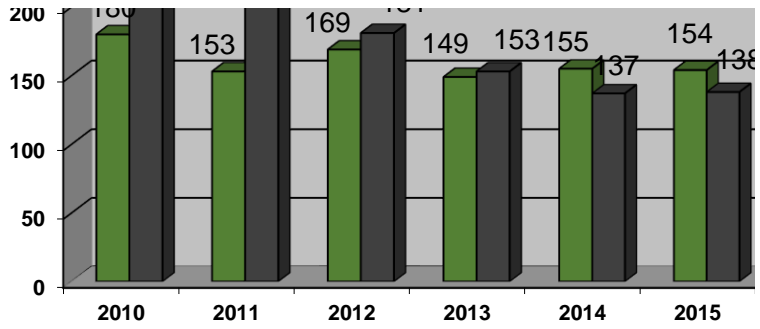

Ystadegau Blynyddol *Hafan Pw* Annual Statistics for *Hafan Pw*

Hyd at Chwefror 2021

Hyd at Chwefror 2021

Dadansoddiad o pam fod perchennog doc yn gadel
Analysis of why resident bertholders leave 1st April

	2012	2013	2014
Wedi gwerthu cwch/sold boat	20	7	13
Ardal newydd/New Cruising Ground	26	8	7
Parcio a lansio/Park and Launch	0	3	4
Dim rheswm/No reason given	17	16	14
Rhu ddrud/Too expensive	3	1	1
Ariannol/Financial reasons	2	2	0
Iechyd/ill health	4	8	2
Blwyddyn allan/Year out	3	5	2
Carthu/Dredging	4	0	0
Corona Virus			
Cyfanswm/Total	0	50	43