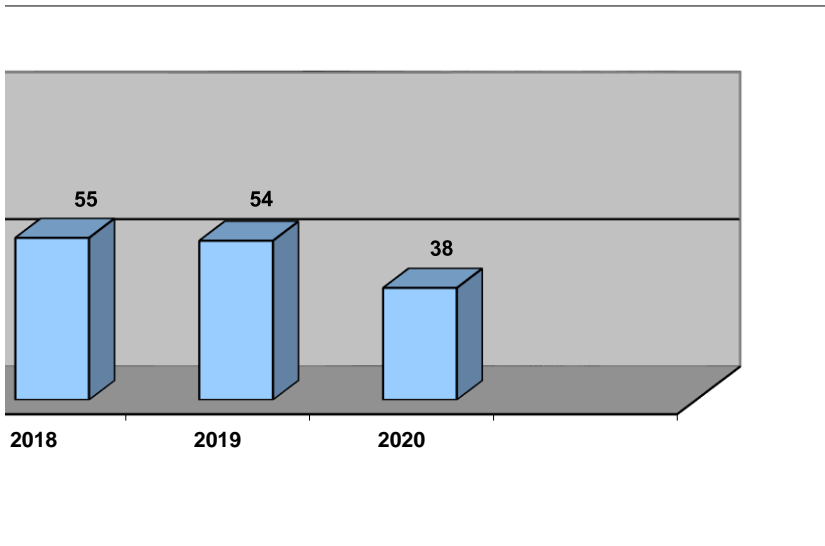

**- 1taf Ebrill i 28ain o Chwefror
to 28th February**

2015	2016	2017	2018	2019	2020
9	9	11	10	10	18
5	8	3	2	2	4
1	2	0	0	0	0
2	13	8	2	1	10
3	0	0	0	0	0
1	0	0	0	0	2
4	9	3	2	1	2
2	0	0	0	2	0
1	0	0	0	0	0
					8
28	41	25	41	16	44

vefror 2021
uary 2021

**- i Mawrth 2021
- to March 2021**

Annual Resident vessels

Yddol - Total metres Resident boats