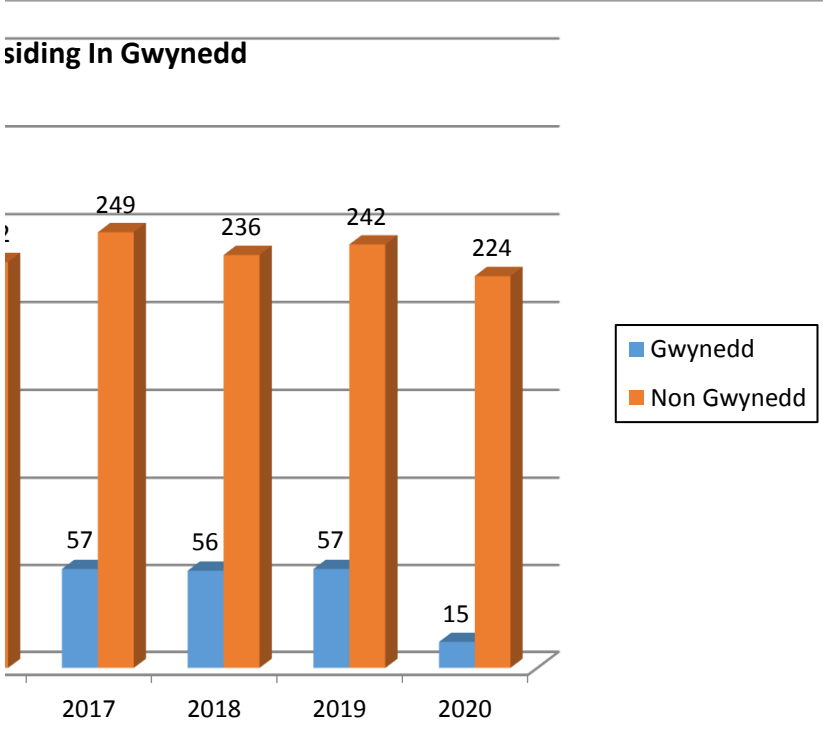

Hyd at Chwefror 2021

Up to February 2021

vllheli - i Mawrth 2021
vllheli - to March 2021

Up to February 2021

Total mts visiting vessels

Up to February 2021

- No. of vessels on the Expressions of Interest

of sailing/power vessels in the Hafan

**- 1taf Ebrill i 28ain o Chwefror
to 28th February**

2015	2016	2017	2018	2019	2020
9	9	11	10	10	18
5	8	3	2	2	4
1	2	0	0	0	0
2	13	8	2	1	10
3	0	0	0	0	0
1	0	0	0	0	2
4	9	3	2	1	2
2	0	0	0	2	0
1	0	0	0	0	0
					8
28	41	25	41	16	44