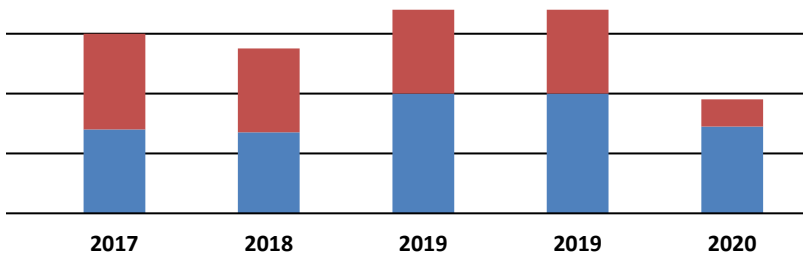

Hyd at Chwefror 2021

Up to February 2021

vllheli - i Mawrth 2021
vllheli - to March 2021

Up to February 2021

Total mts visiting vessels

Up to February 2021

- No. of vessels on the Expressions of Interest

of sailing/power vessels in the Hafan

**- 1taf Ebrill i 28ain o Chwefror
to 28th February**

2015	2016	2017	2018	2019	2020
9	9	11	10	10	18
5	8	3	2	2	4
1	2	0	0	0	0
2	13	8	2	1	10
3	0	0	0	0	0
1	0	0	0	0	2
4	9	3	2	1	2
2	0	0	0	2	0
1	0	0	0	0	0
					8
28	41	25	41	16	44

vefror 2021
uary 2021

**- i Mawrth 2021
- to March 2021**

Annual Resident vessels

Yddol - Total metres Resident boats

siding in Gwynedd

Gwynedd Resident

r - Number of Sailing/Power vessels in the Harbour

l - 1taf Ebrill i 31ain o Fawrth

to 31st March

2016	2017	2018	2019	2020
2	0	0	1	0
1	0	0	0	0
0	0	0	0	0
2	0	0	0	0
0	0	0	0	0
0	0	0	0	0
1	0	0	0	0
0	1	0	0	0
0	0	0	0	0
				0
6	1	0	1	0