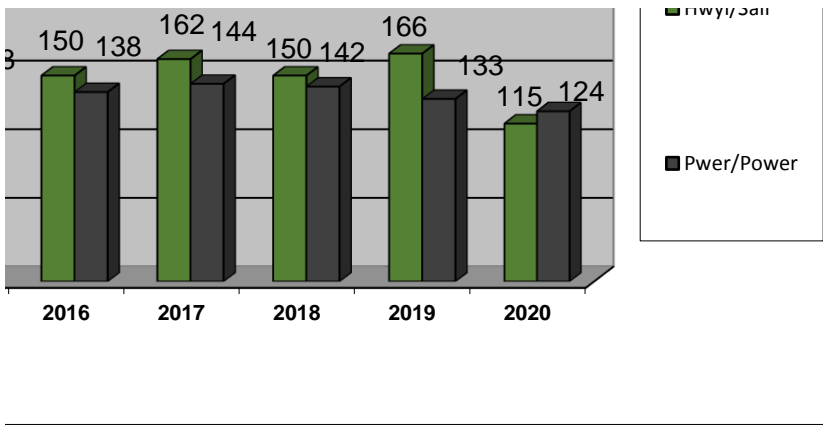

Hyd at Chwefror 2021

Up to February 2021

vllheli - i Mawrth 2021
vllheli - to March 2021

Up to February 2021

Total mts visiting vessels

Up to February 2021

- No. of vessels on the Expressions of Interest

of sailing/power vessels in the Hafan

**- 1taf Ebrill i 28ain o Chwefror
to 28th February**

2015	2016	2017	2018	2019	2020
9	9	11	10	10	18
5	8	3	2	2	4
1	2	0	0	0	0
2	13	8	2	1	10
3	0	0	0	0	0
1	0	0	0	0	2
4	9	3	2	1	2
2	0	0	0	2	0
1	0	0	0	0	0
					8
28	41	25	41	16	44